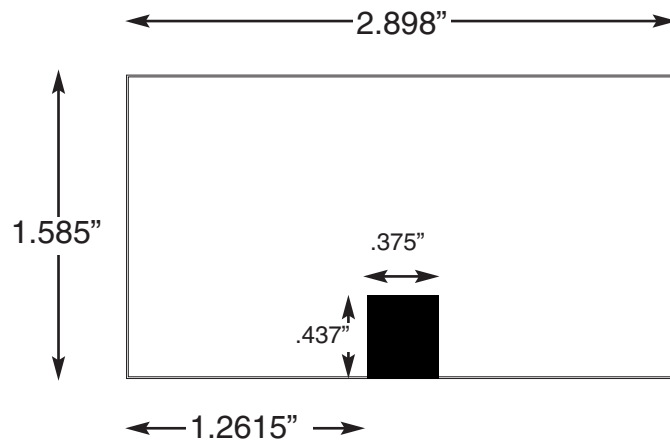

300 York Avenue
St. Paul, MN 55130
(651) 772-5100
(800) 608-8008

Video Face Imprint Template

Maximum Print Area:
Width: 2.898" x Height: 1.585"

Allow .375" x .437" on center bottom
for possible recess in plastic.