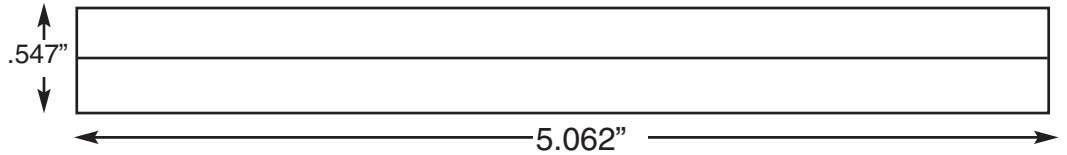

Digital Excellence

300 York Avenue
St. Paul, MN 55130
(651) 772-5100
(800) 608-8008

Video Spine Imprint Template

Maximum Print Area
Width: 5.062" X Height: .547"

Allow .0625" on either side of
seam for surface irregularities.